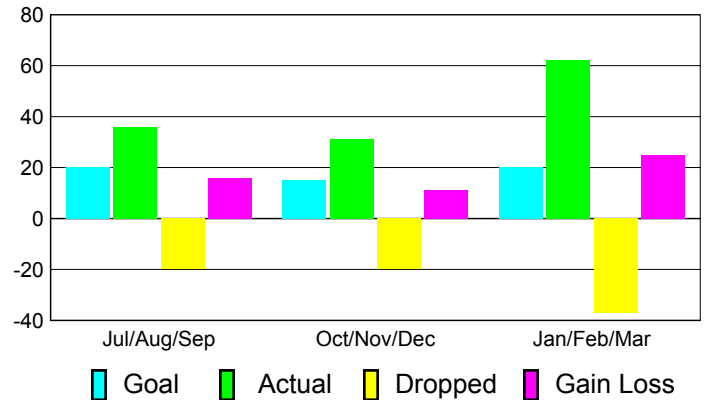

Membership Results 2010-2011

Goal, New, Dropped, Gain/Loss

Comparison of Membership Gain/Loss

Current Year Compared to the Previous Year