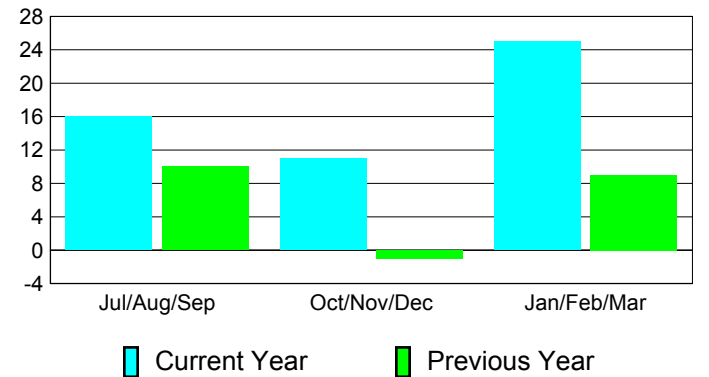

**Membership Results
2010-2011**

**Membership
2009-2010**

Month	Net Memb Goal	Actual New Memb	Actual Dropped Memb	Gain/Loss of Memb	Gain/Loss of Memb
Jul/Aug/Sep	20	36	-20	16	10
Oct/Nov/Dec	15	31	-20	11	-1
Jan/Feb/Mar	20	62	-37	25	9
Totals	55	129	-77	52	18

Membership Results 2010-2011

Goal, New, Dropped, Gain/Loss

Comparison of Membership Gain/Loss

Current Year Compared to the Previous Year

Gender Comparison 2010-2011

Jul/Aug/Sep

Oct/Nov/Dec

Jan/Feb/Mar